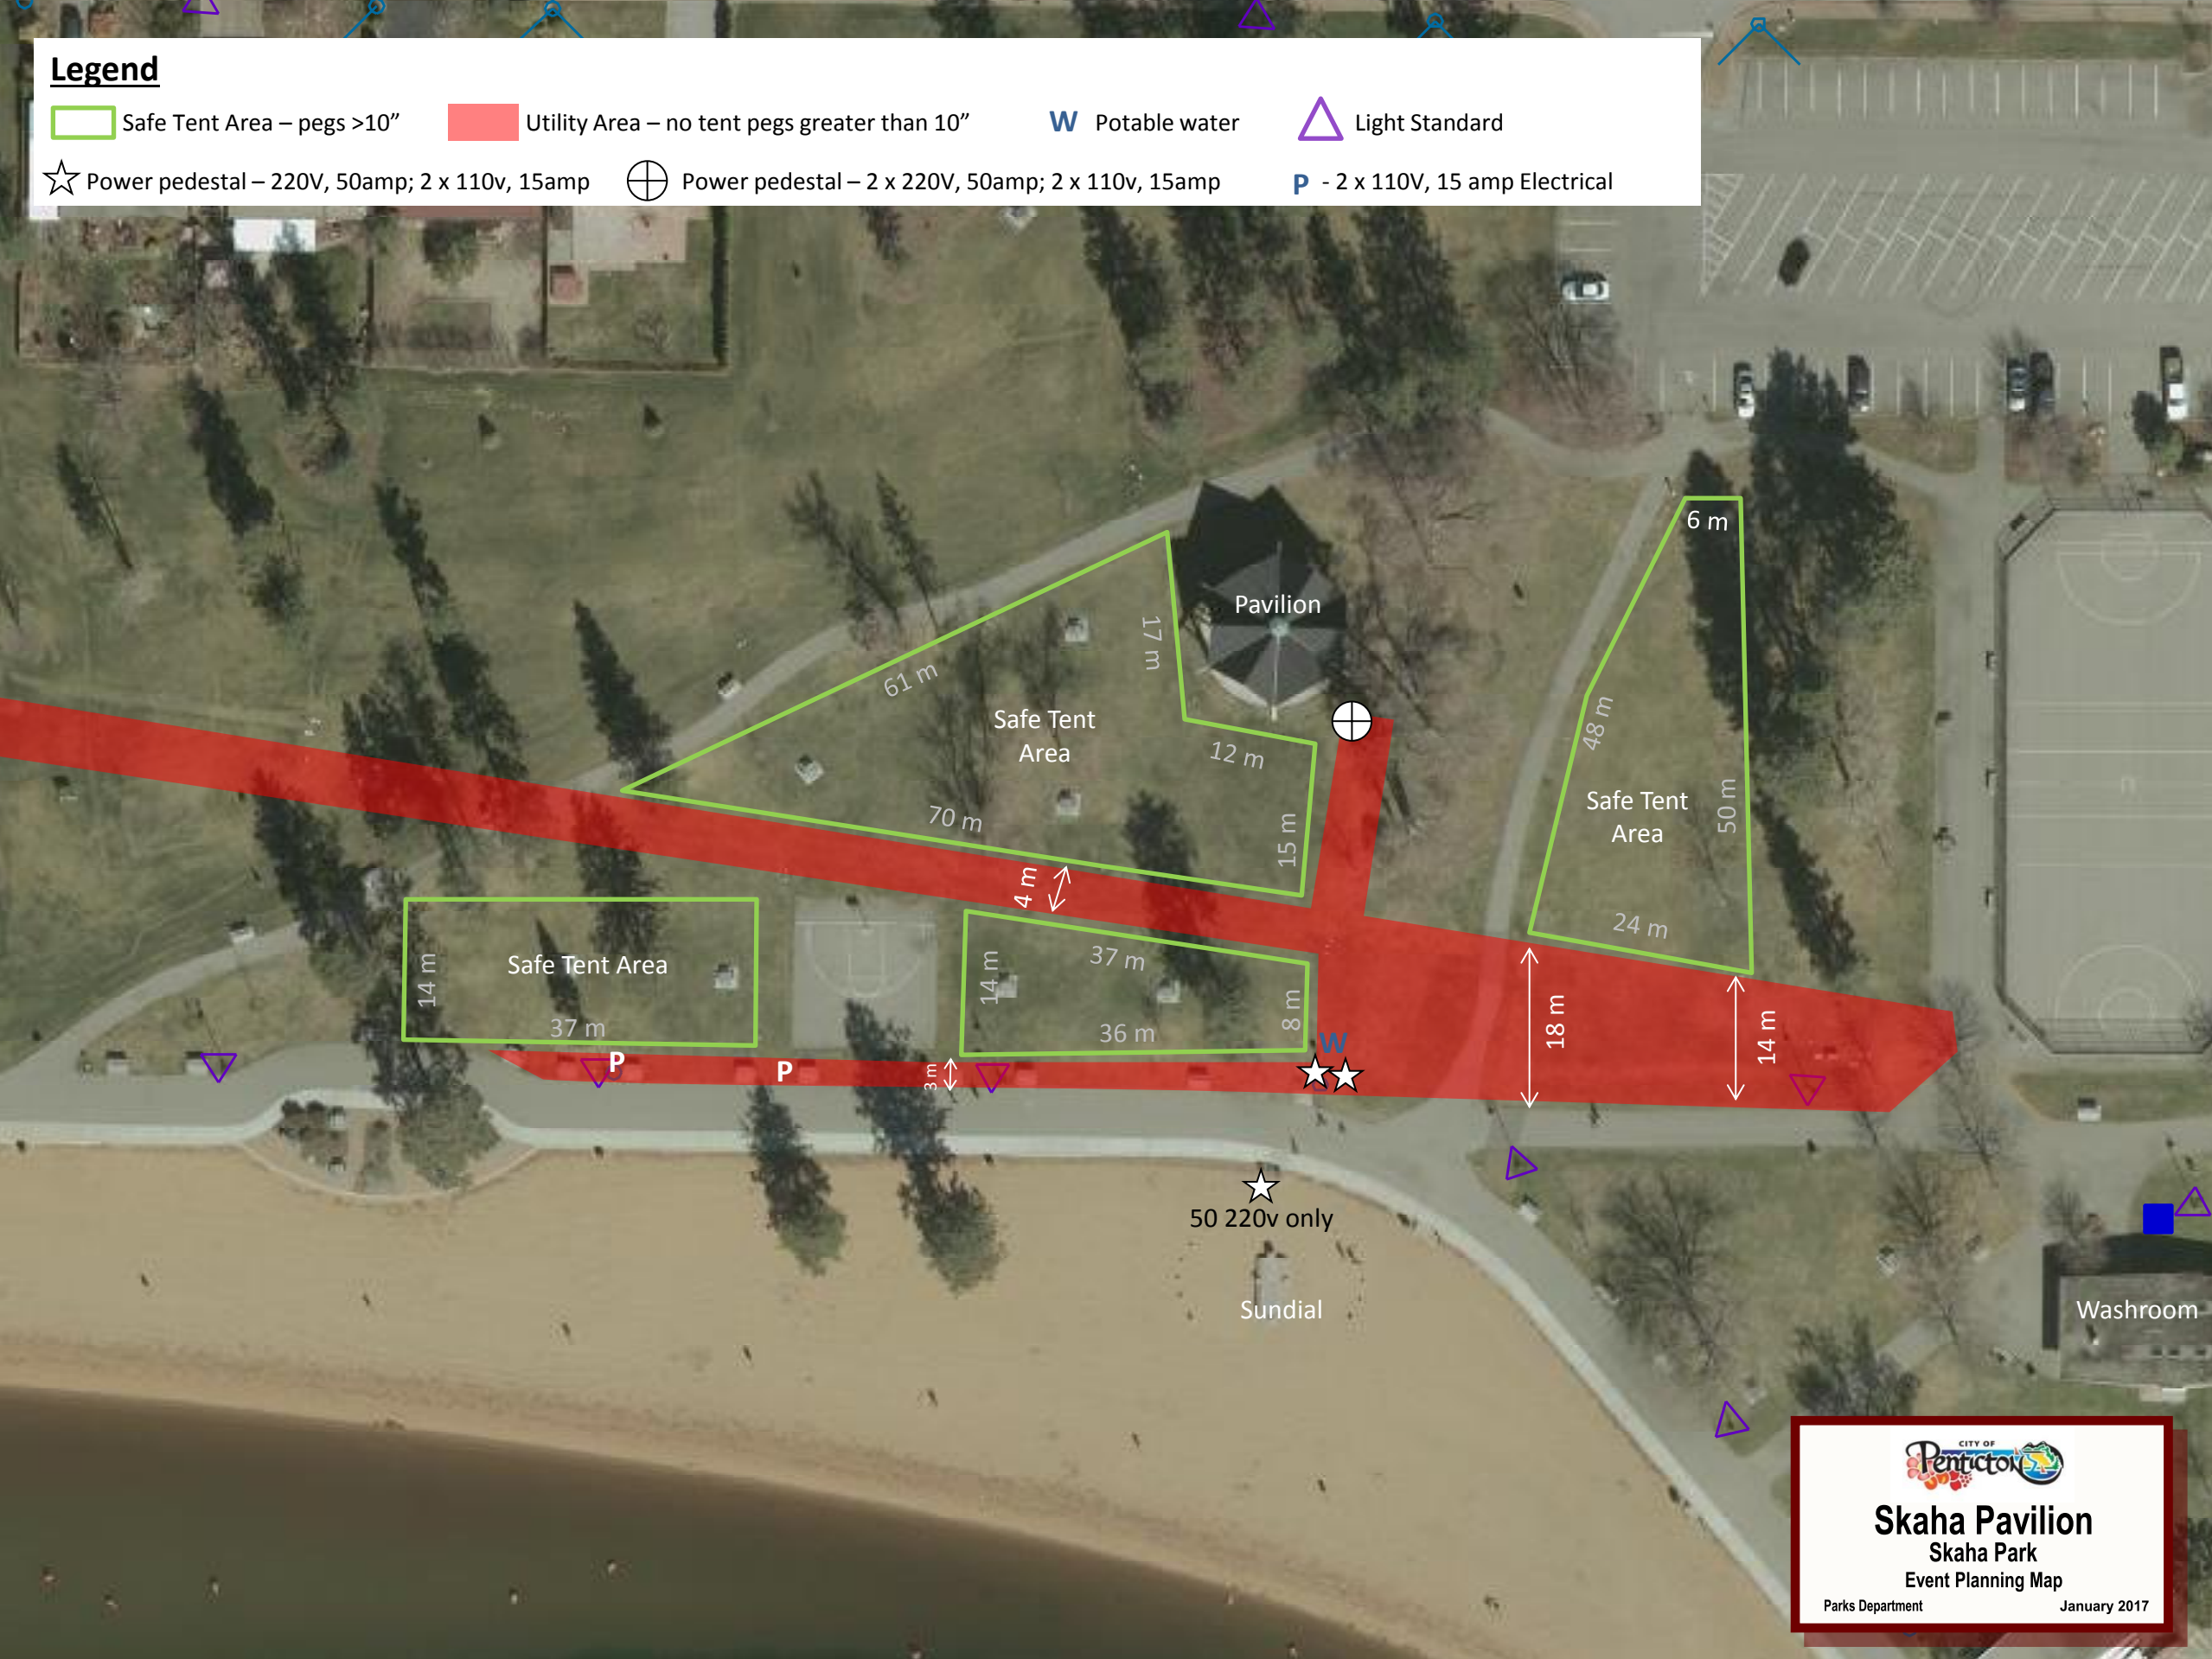

Legend

- Safe Tent Area – pegs >10"
- Utility Area – no tent pegs greater than 10"
- W Potable water
- △ Light Standard
- ☆ Power pedestal – 220V, 50amp; 2 x 110v, 15amp
- + Power pedestal – 2 x 220V, 50amp; 2 x 110v, 15amp
- P - 2 x 110V, 15 amp Electrical

Pavilion

Safe Tent Area

Safe Tent Area

Safe Tent Area

Safe Tent Area

50 220v only

Sundial

Washroom

Skaha Pavilion
Skaha Park
Event Planning Map