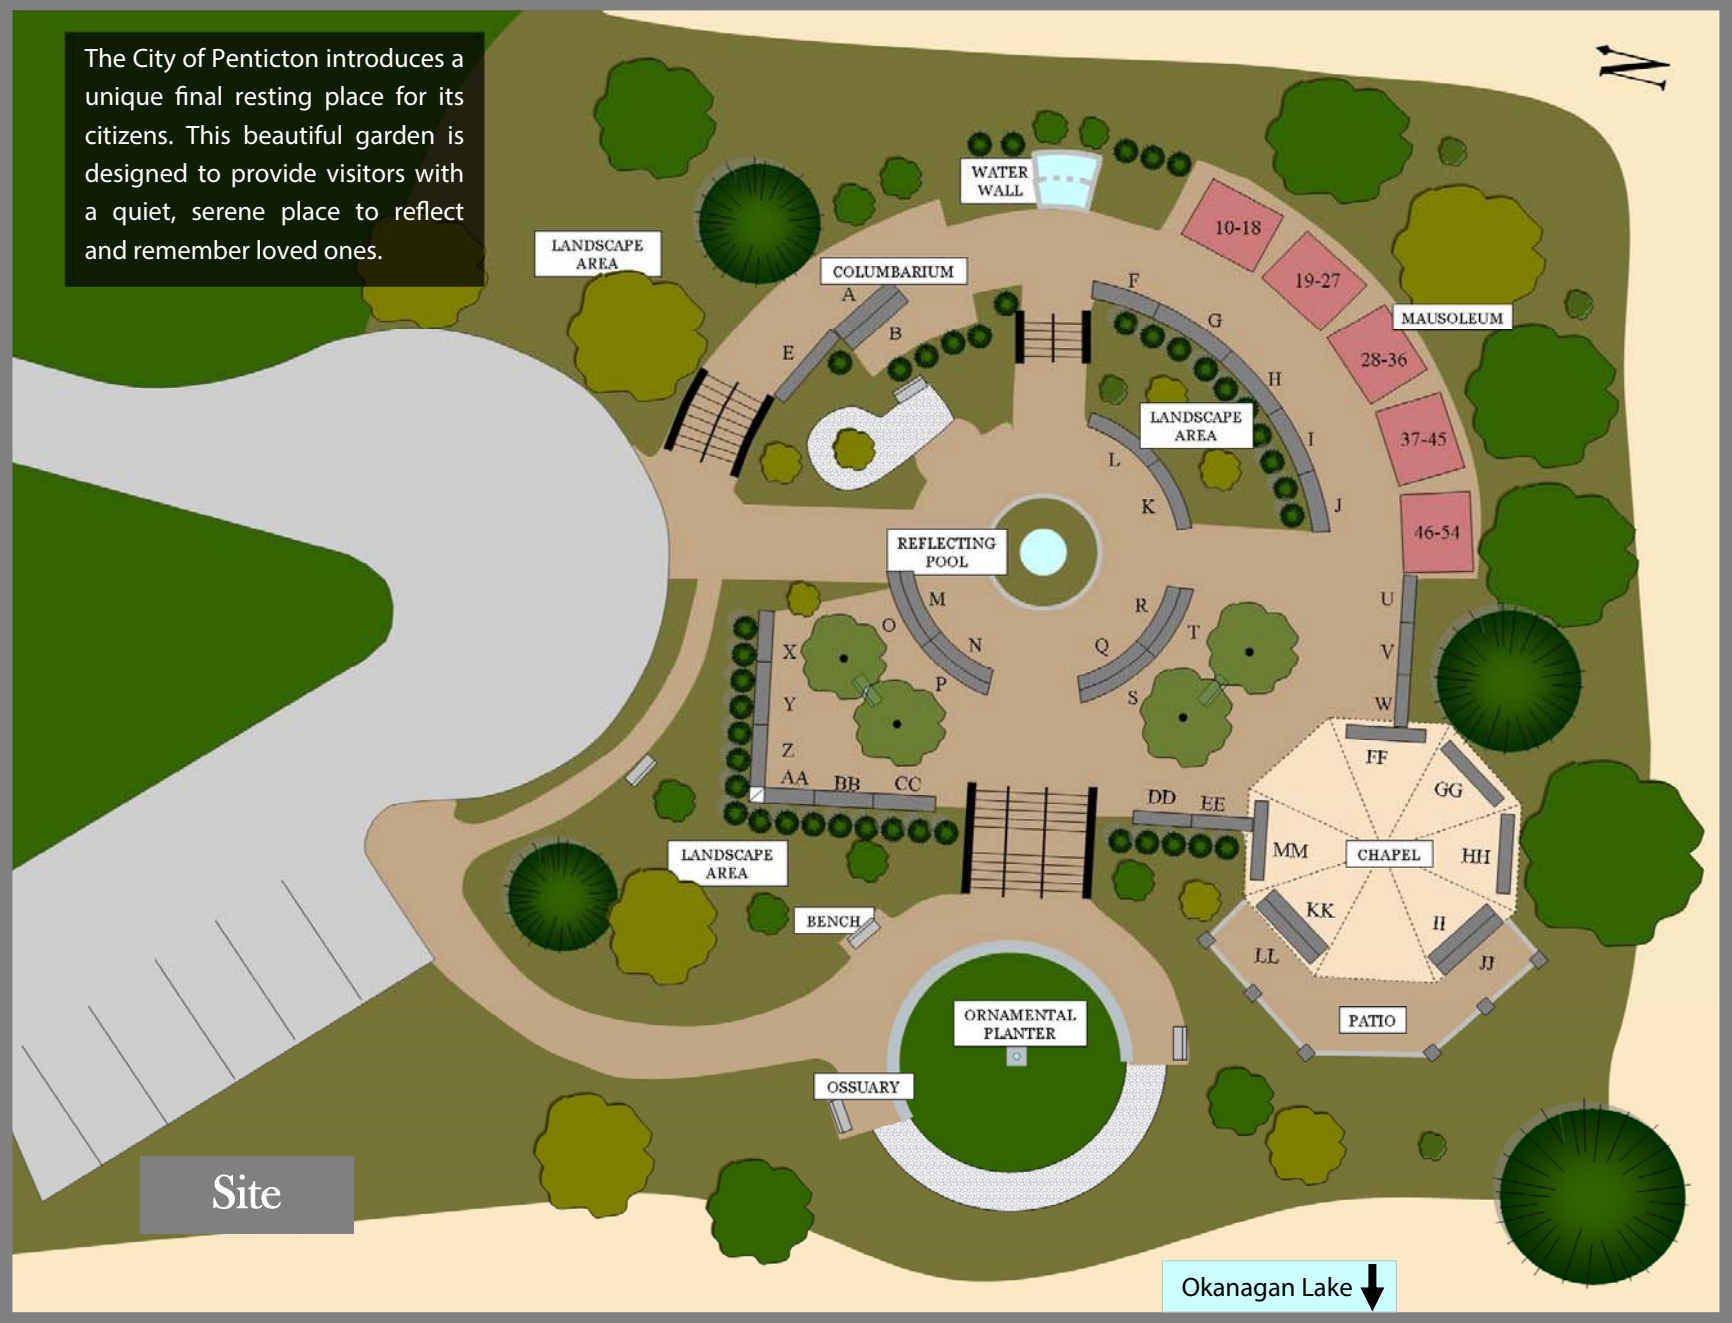

LAKEVIEW CEMETERY

COLUMBARIUM GARDENS

FURTHER INFORMATION:

Cemetery Office:
City Hall, 171 Main St. 250-490-2477
Hours : *By appointment*

Lakeview Cemetery location:
775 Lower Bench Rd.
Parks Department: 250-490-2500

beauty...

...serenity

peace...

The City of Penticton introduces a unique final resting place for its citizens. This beautiful garden is designed to provide visitors with a quiet, serene place to reflect and remember loved ones.

Site

Okanagan Lake ↓