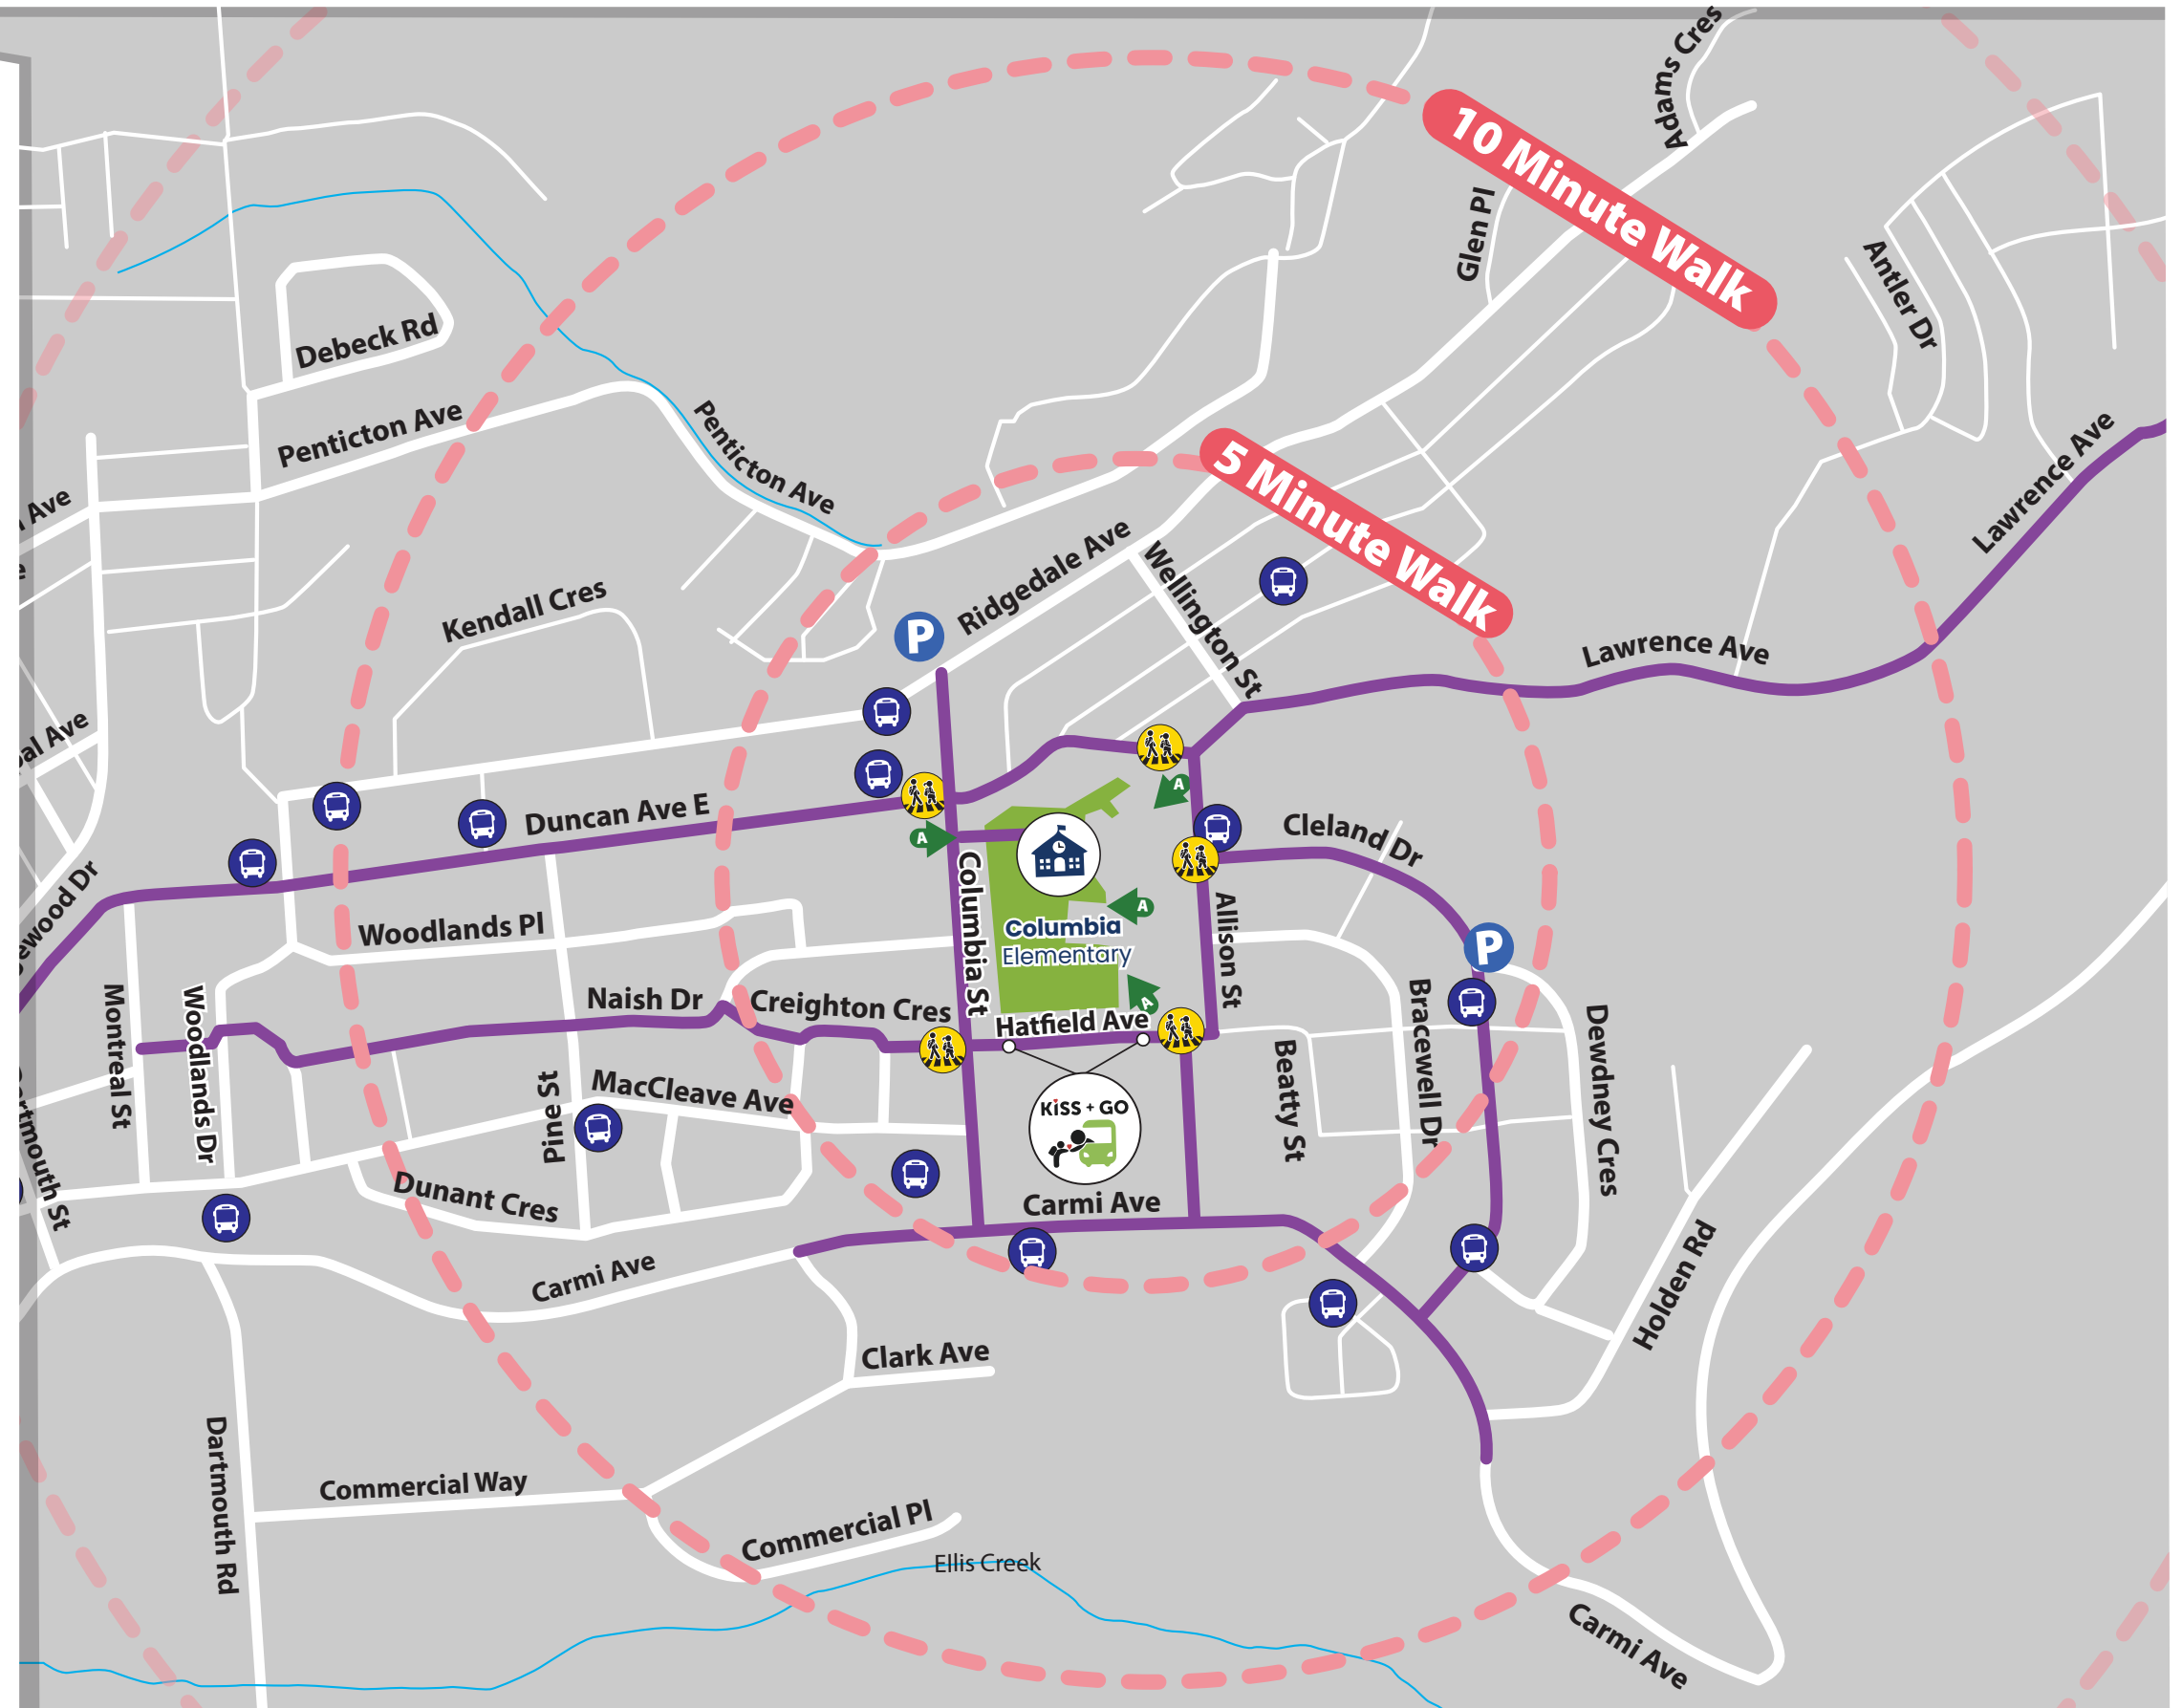

# PLAN YOUR ROUTE TO COLUMBIA ELEMENTARY

-  Elementary School
-  Proposed Drive to Five Parking Site
-  School Access Point
-  Crosswalk
-  Bus Stop
-  5 & 10 Min. Walk Radius
-  Best Route
-  Drop Off Points

Download Map