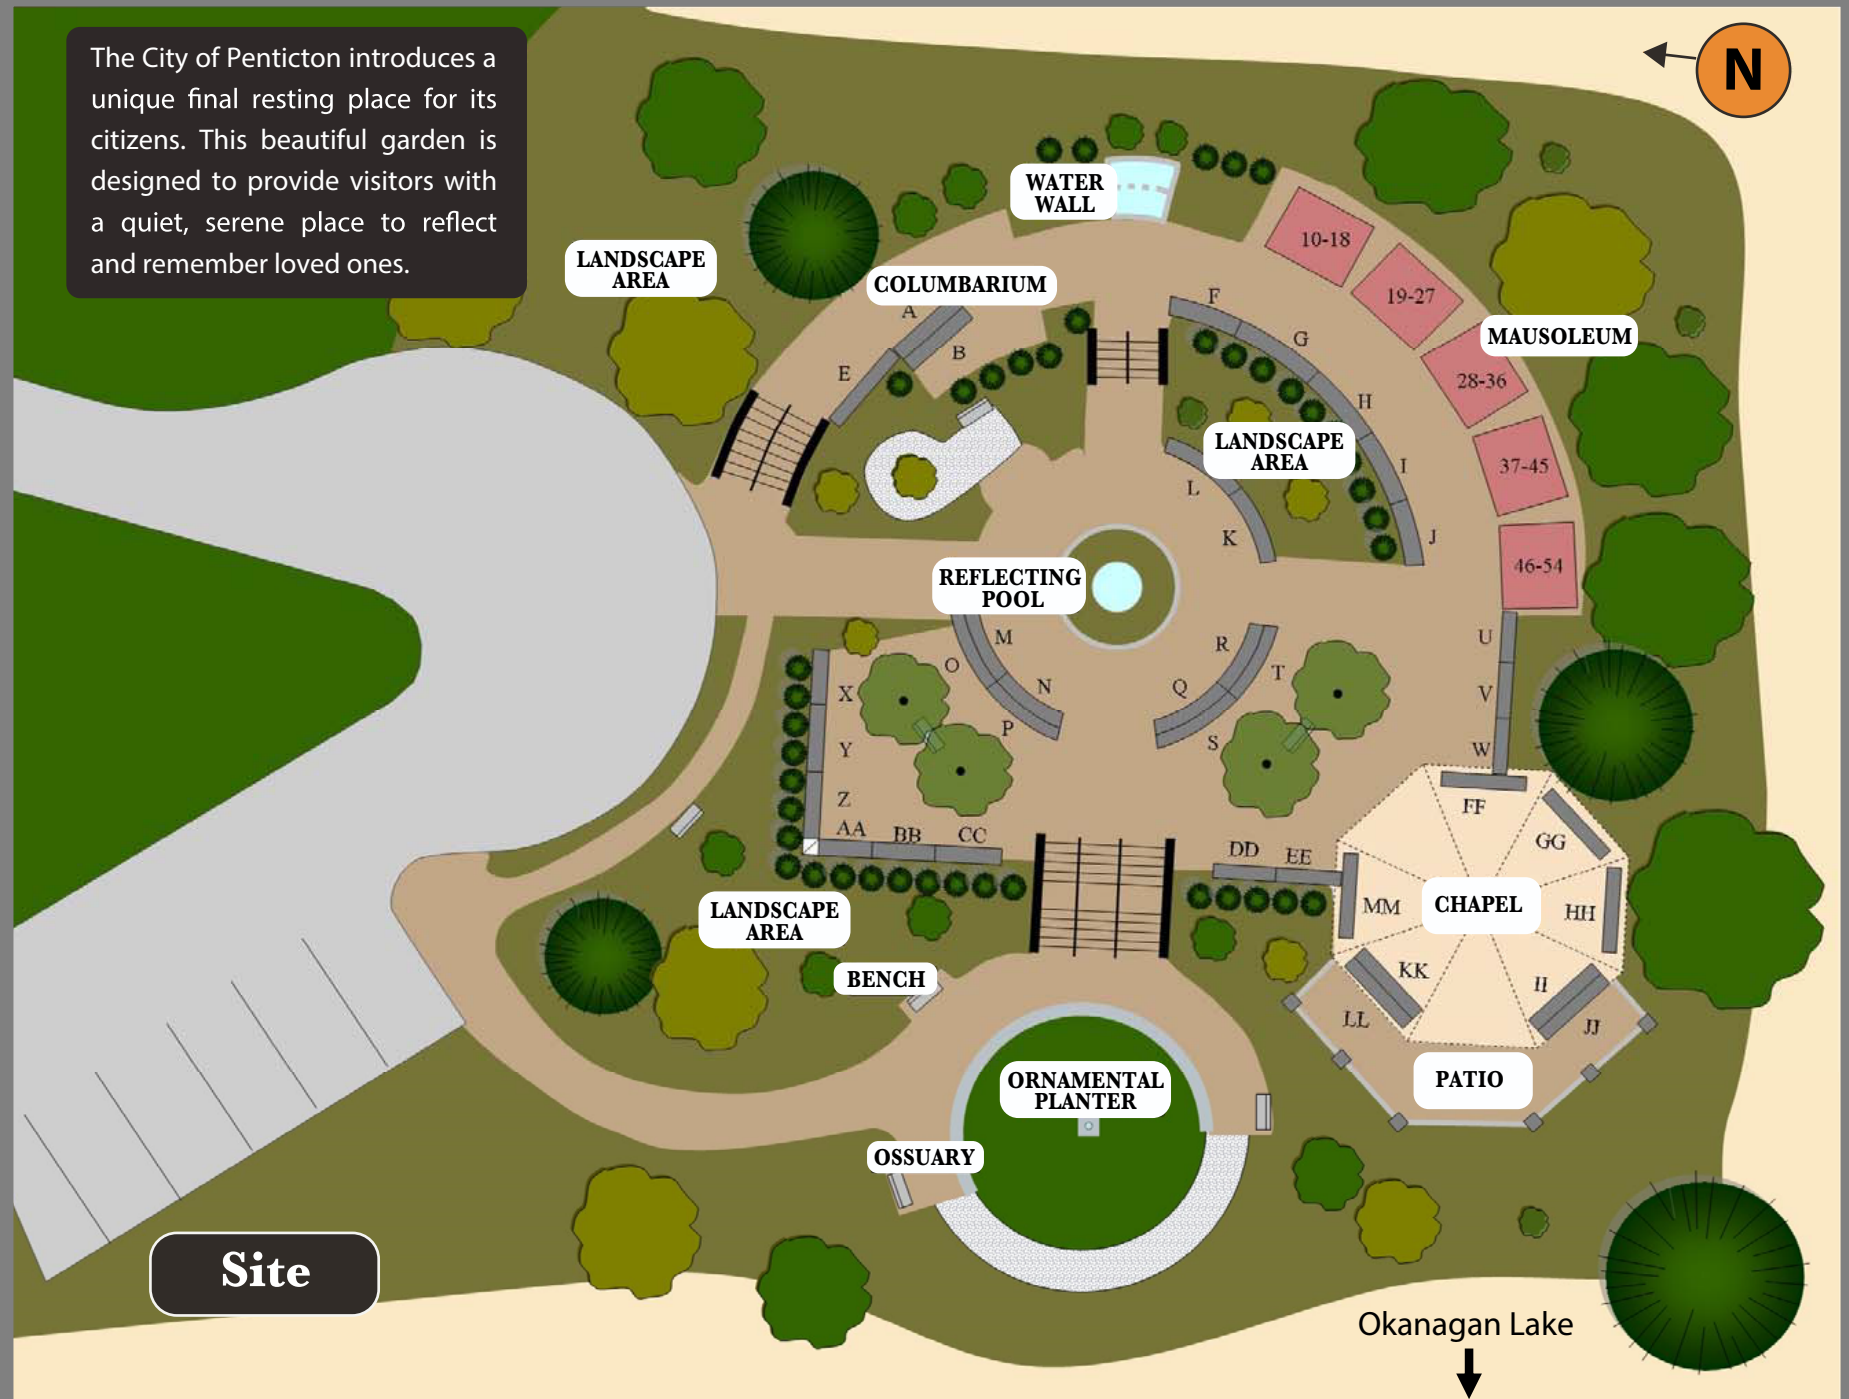

Lakeview Cemetery location:

775 Lower Bench Rd.
Parks Department: ☎ 250-490-2500

The Columbarium Gardens offer 45 Mausoleum crypts, 1435 columbarium niches as well as an in ground ossuary for ash interments and a scattering garden. The Gardens are located in the south west corner of Lakeview Cemetery, 775 Lower Bench Rd, nestled below the PENTICTON sign on Munson Mountain.

penticton.ca/cemetery

LAKEVIEW CEMETERY
**COLUMBARIUM
GARDENS**

*beauty...
...serenity
peace...*

The City of Penticton introduces a unique final resting place for its citizens. This beautiful garden is designed to provide visitors with a quiet, serene place to reflect and remember loved ones.

Site

Okanagan Lake
↓