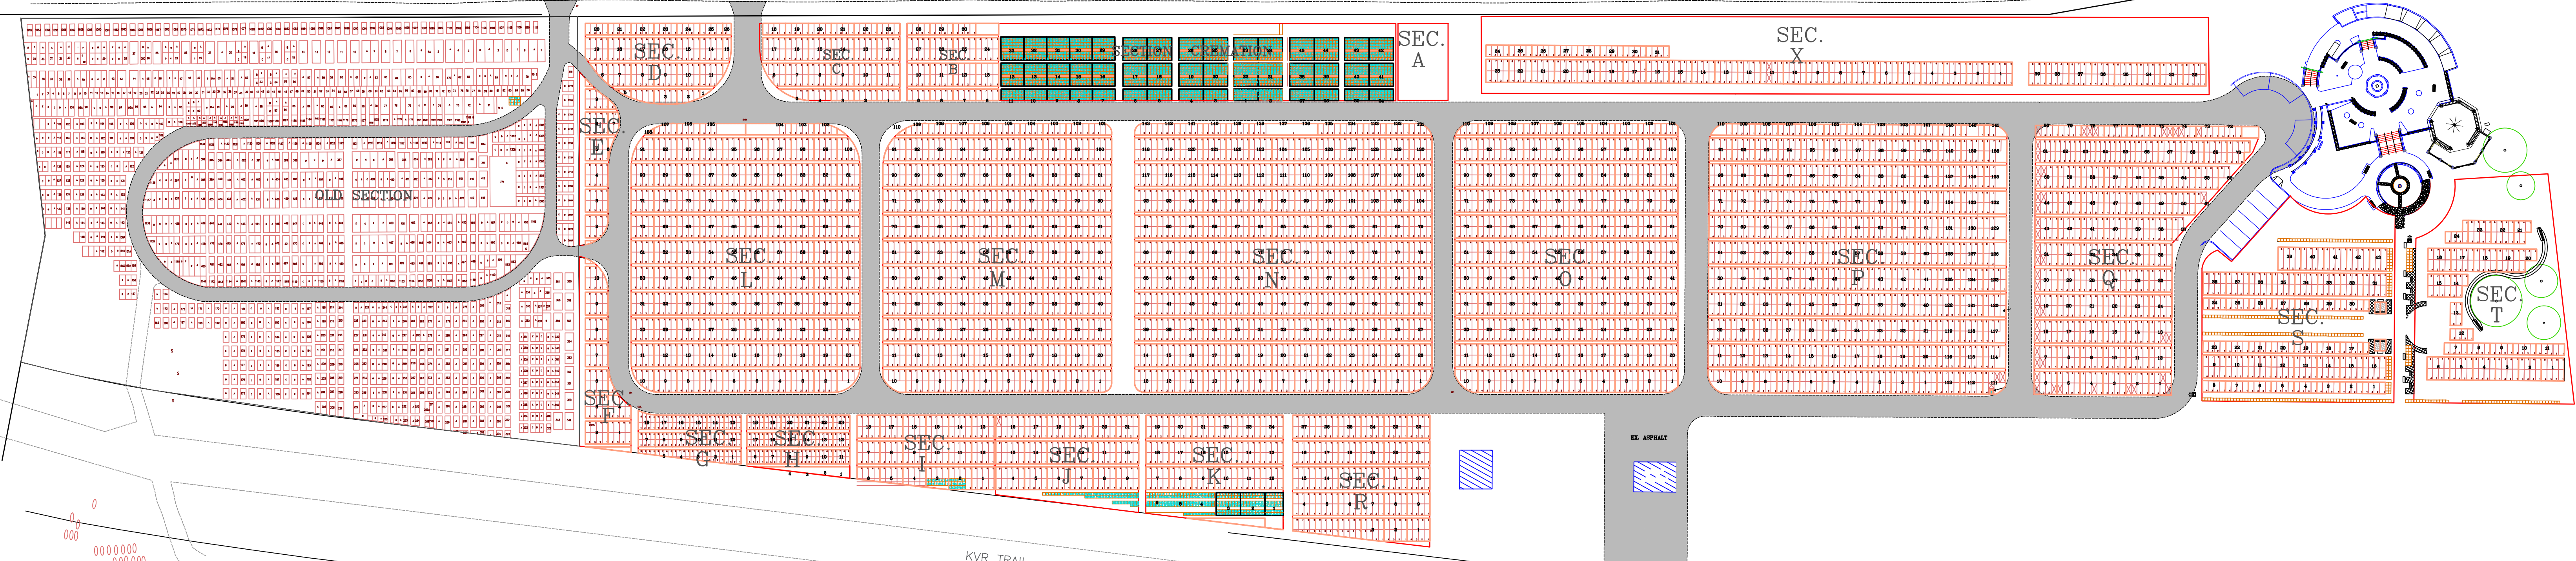

LOWER BENCH RD.

KVR TRAIL

LAKEVIEW CEMETERY

CITY OF PENTICTON  
PARKS DEPARTMENT