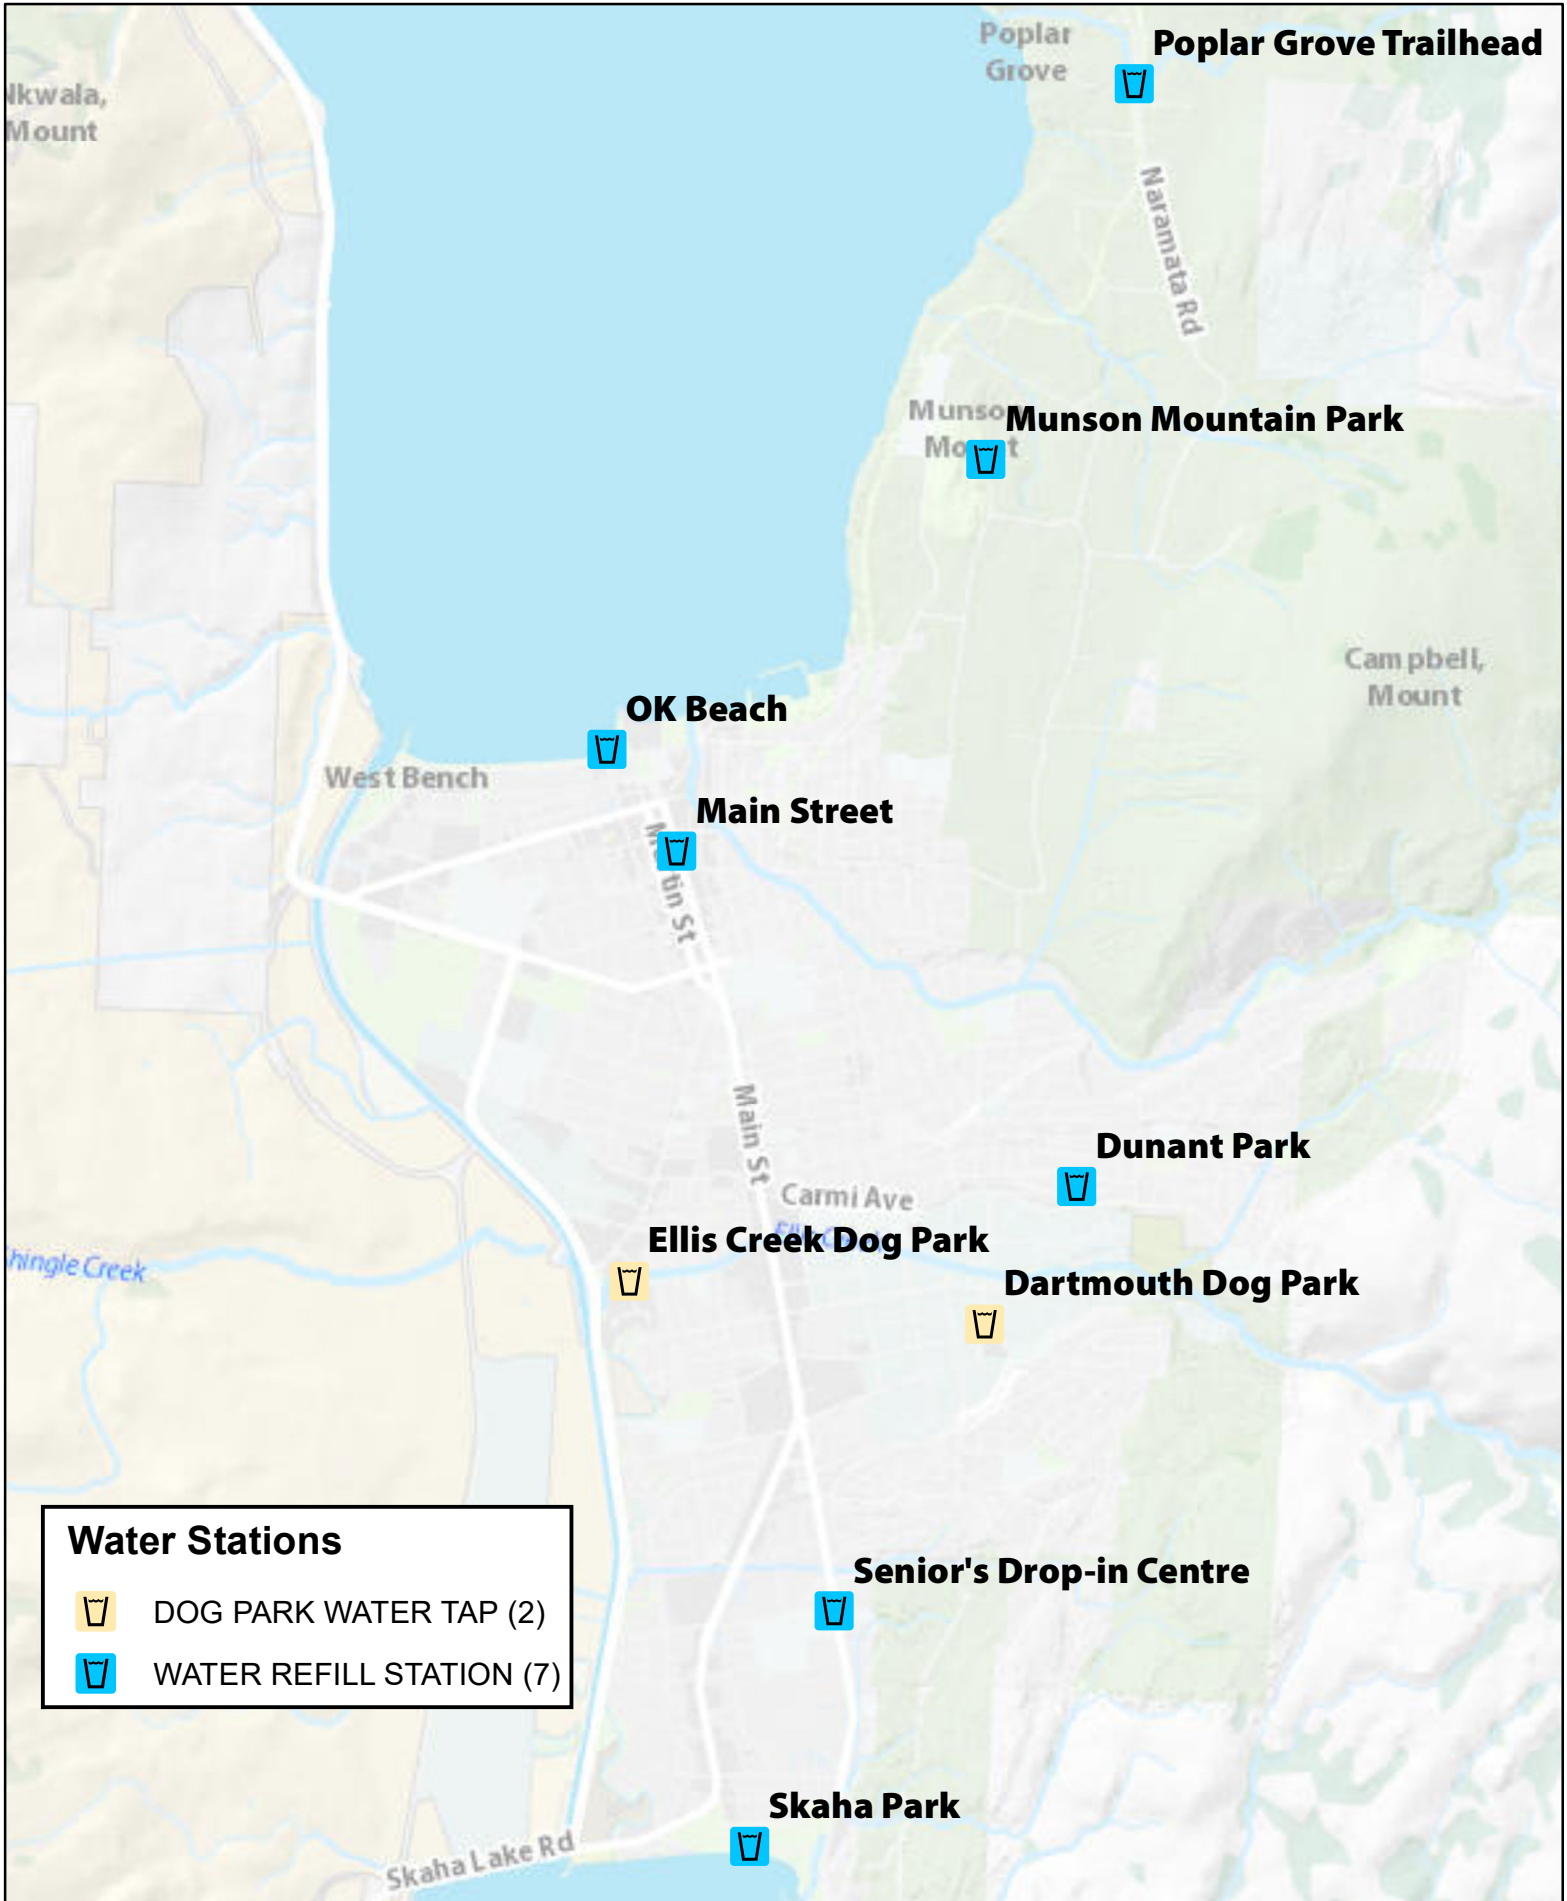

Water Refill Stations

Water Stations

-  DOG PARK WATER TAP (2)
-  WATER REFILL STATION (7)