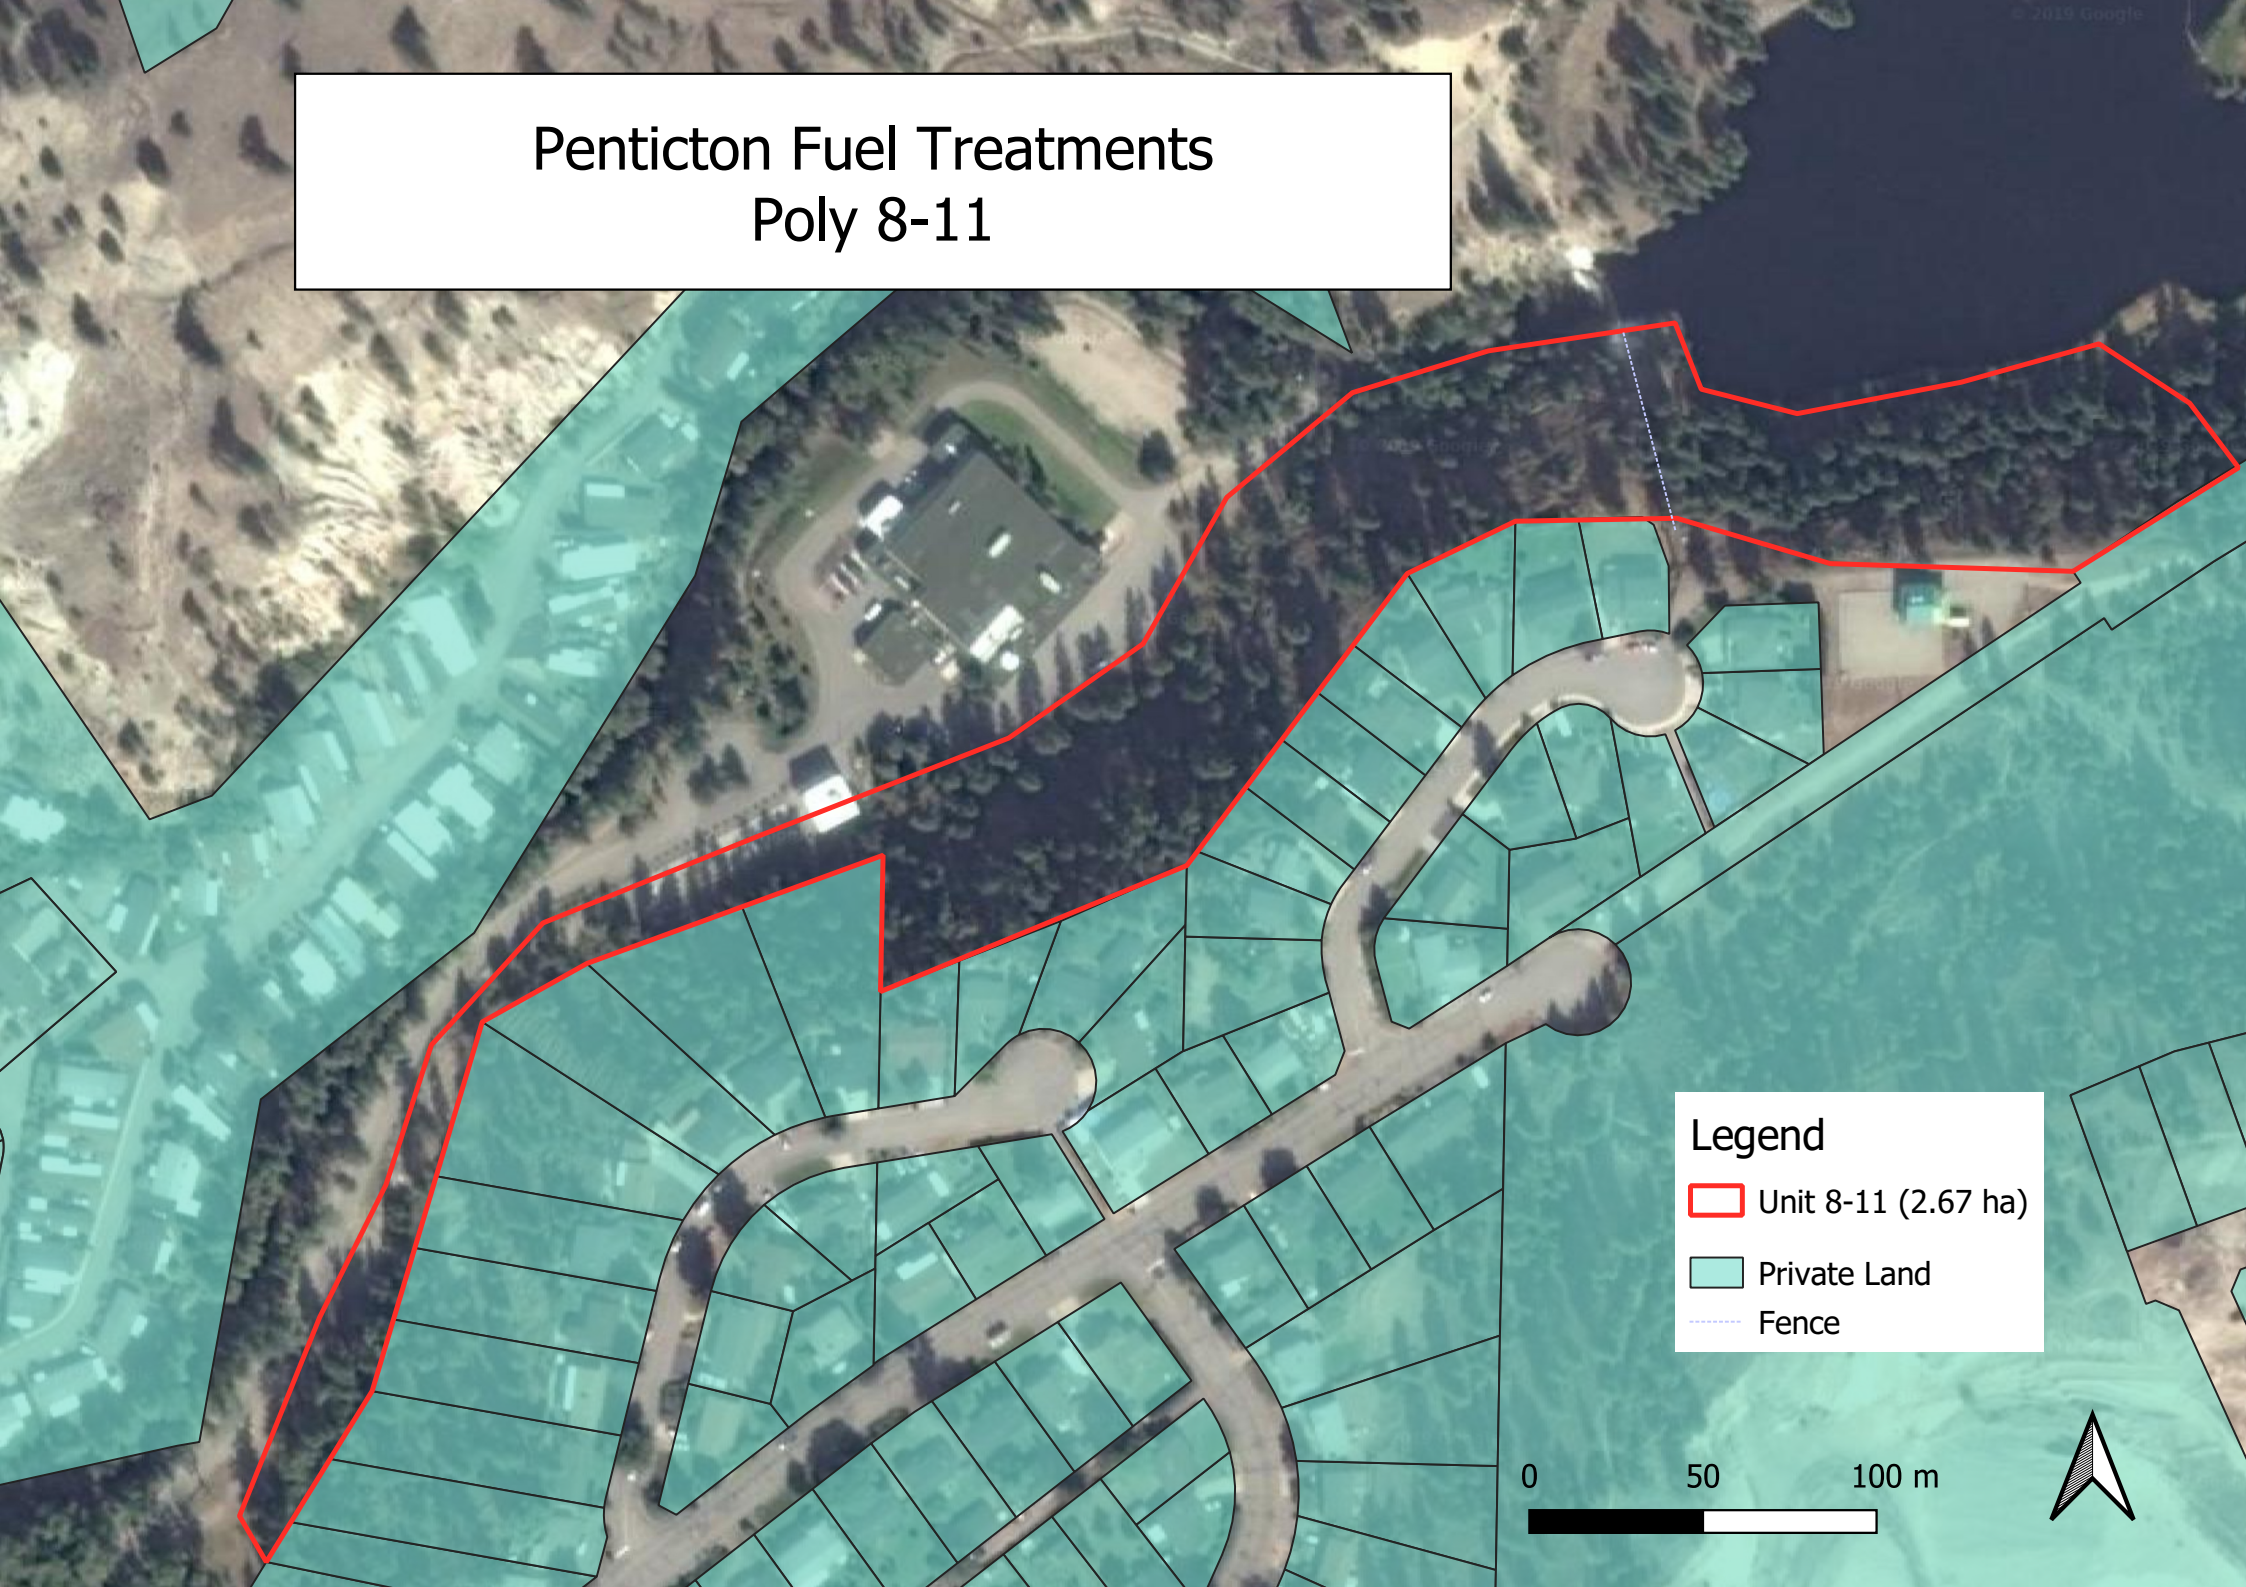

# Penticton Fuel Treatments Poly 8-11

## Legend

-  Unit 8-11 (2.67 ha)
-  Private Land
-  Fence

0 50 100 m